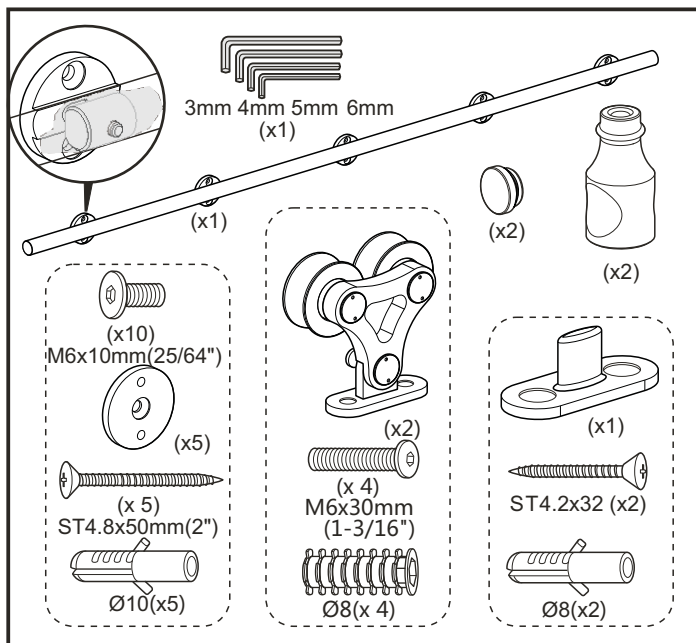

# Installation Manual

To obtain the maximum weight capacity, all rail mounting fasteners must be mounted directly into solid wood. Do NOT install directly onto a drywall surface. A solid wood header is recommended as shown in instruction box 2.