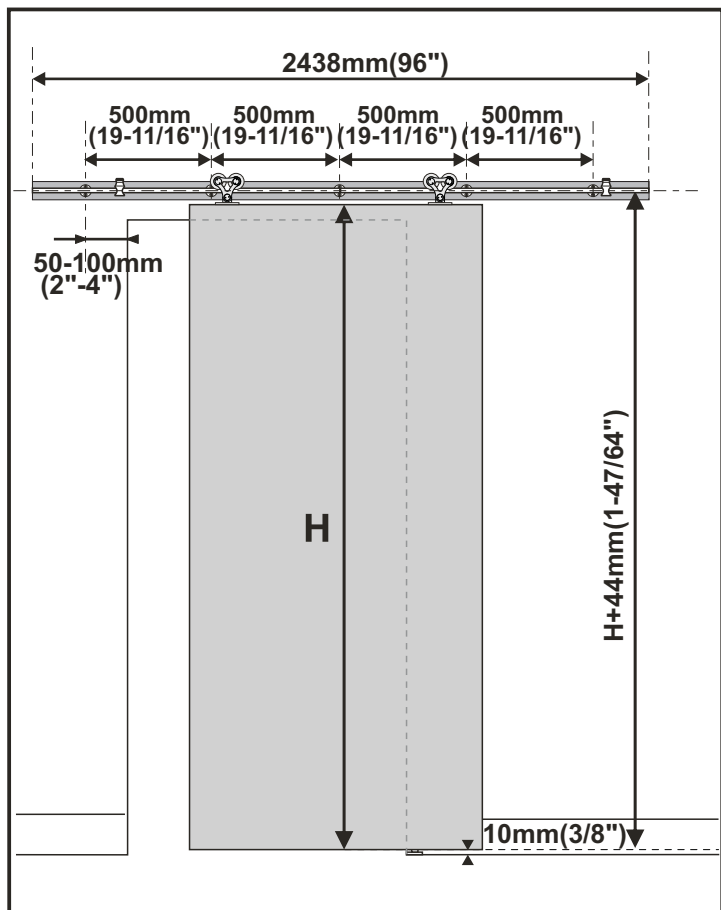

# Installation Manual

To obtain the maximum weight capacity, all rail mounting fasteners must be mounted directly into solid wood. Do NOT install directly onto a drywall surface. A solid wood header is recommended as shown in instruction box 2.